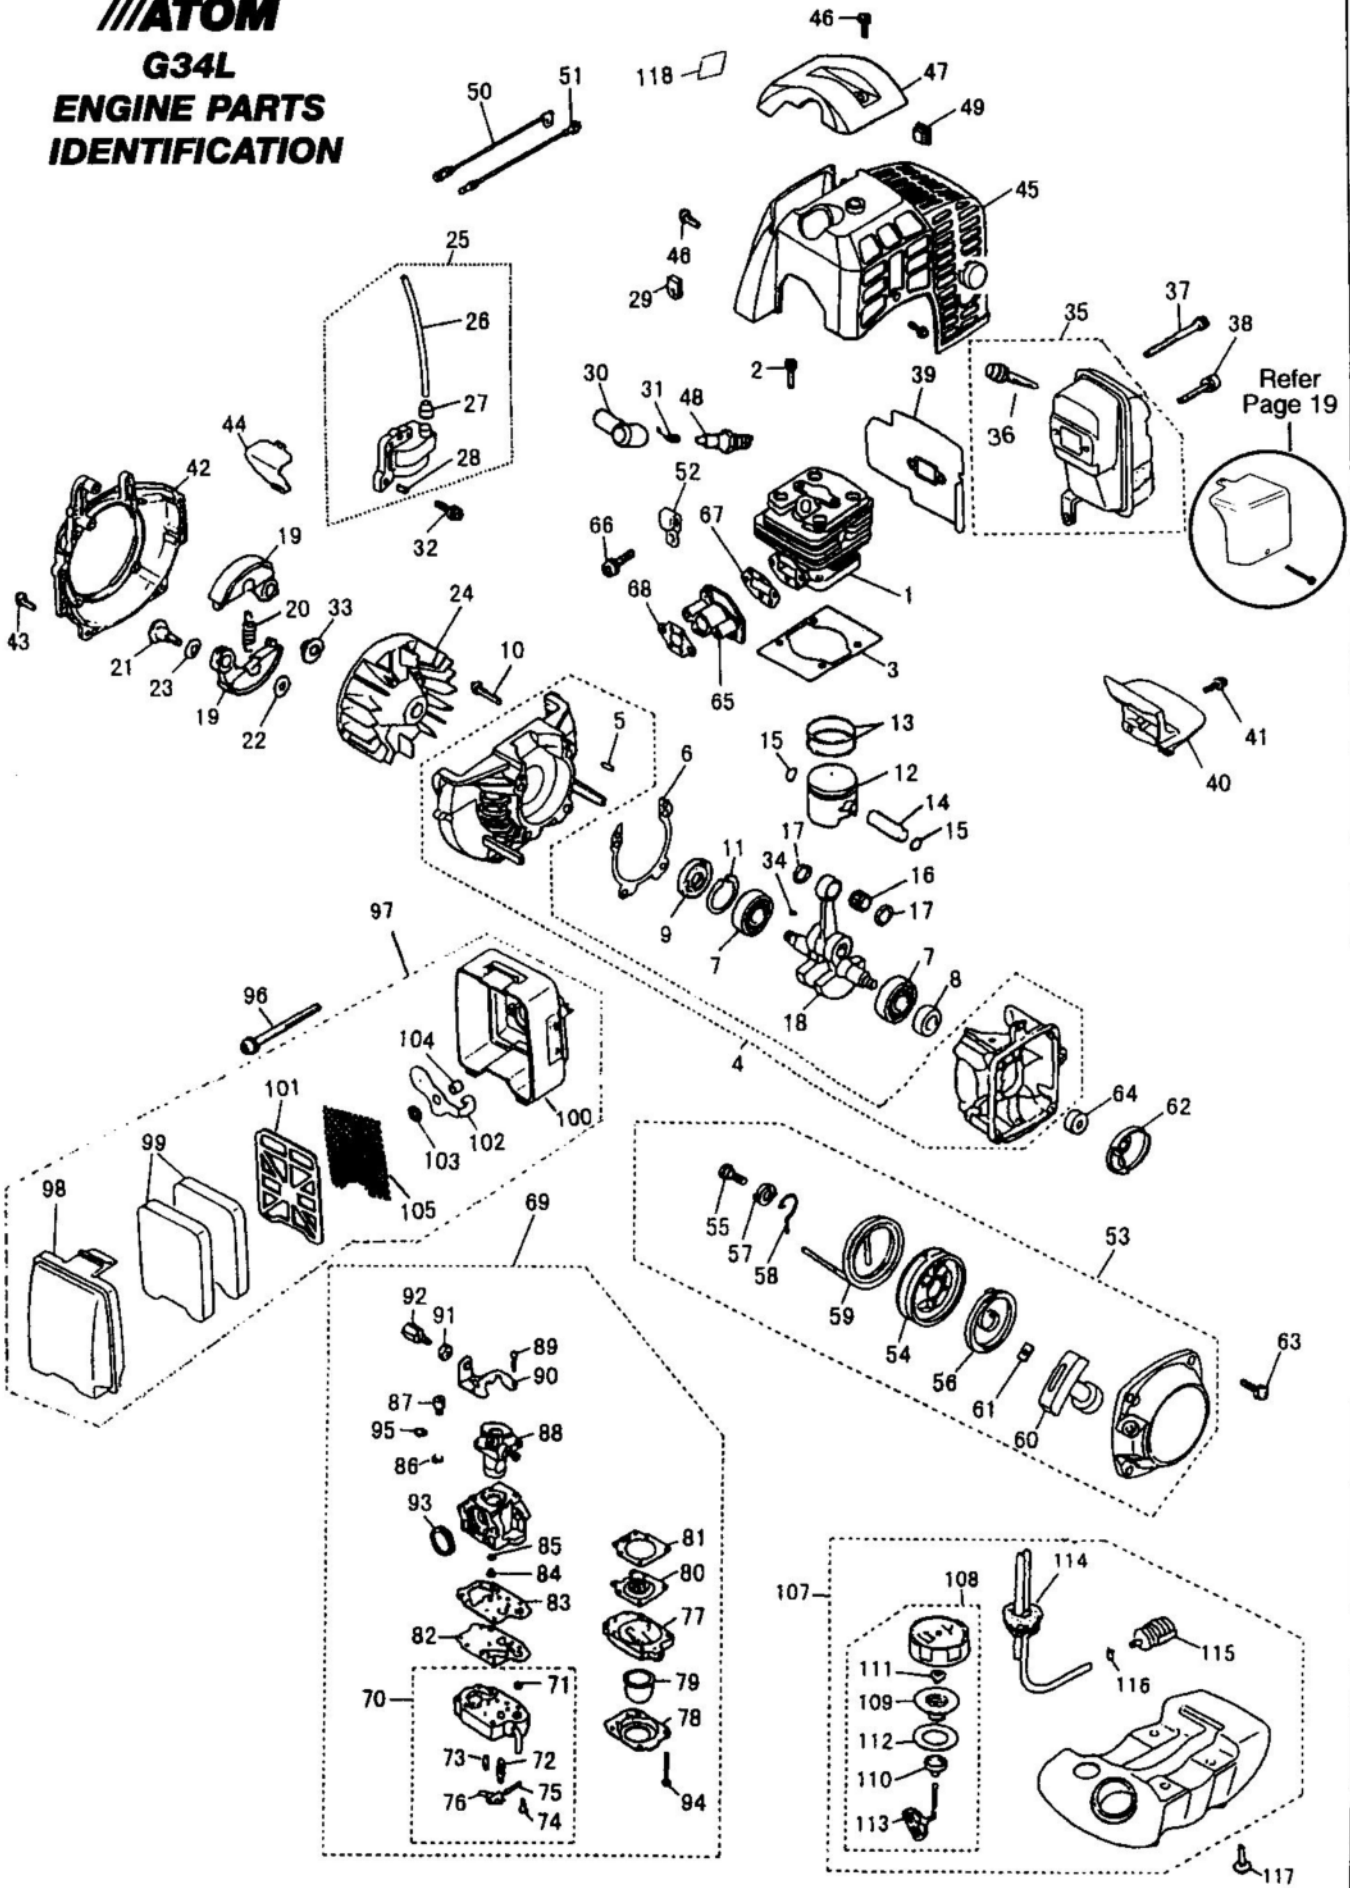

///ATOM

G34L

ENGINE PARTS IDENTIFICATION

Refer Page 19

///ATOM G34L ENGINE PARTS LIST

KEY #	PART #	DESCRIPTION	QTY	KEY #	PART #	DESCRIPTION	QTY
1	46600	Cylinder	1	60	46659	Knob	1
2	46601	Bolt, M5 x L20	4	61	46660	Plate, Stopper	1
3	46602	Gasket, Base	1	62	46661	Pulley	4
4	46603	Crankcase Comp.	1	63	46662	Screw, M6 x L14	1
5	46604	Pin	3	64	46663	Collar	1
6	46605	Gasket, Case	1	65	46664	Insulator	2
7	46606	Bearing	2	66	46665	Screw, M5 x L20	1
8	46607	Oil Seal	1	67	46666	Gasket, Insulator	1
9	46608	Oil Seal	1	68	46667	Gasket, Carburettor	1
10	46609	Bolt, M5 x L30	4	69	46668	Carburettor Assembly	1
11	46610	Snap Ring	1	70	46669	Body Assembly	1
12	46611	Piston	1	71	46670	Screen	1
13	46612	Ring	2	72	46671	Valve	1
14	46613	Pin	1	73	46672	Spring	1
15	46614	Ring	2	74	46673	Screw	1
16	46615	Bearing	1	75	46674	Pin	1
17	46616	Washer	2	76	46675	Lever	1
18	46617	Crankshaft Comp.	1	77	46676	Body, Purge	1
19	46618	Shoe, Clutch	2	78	46677	Cover, Pump	1
20	46619	Spring	1	79	46678	Pump, Priming	1
21	46620	Screw	2	80	46679	Diaphragm	1
22	46621	Washer	2	81	46680	Gasket, Diaphragm	1
23	46622	Washer	2	82	46681	Diaphragm, Pump	1
24	46623	Rotor	1	83	46682	Gasket, Pump	1
25	46624	Coil Assembly	1	84	46683	Jet	1
26	46625	Cord	1	85	46684	O-Ring	1
27	46626	Cap	1	86	46685	Ring	1
28	46627	Pin	2	87	46686	Swivel	1
29	46628	Grommet	1	88	46687	Valve Assembly	1
30	46629	Cap, Plug	1	89	46688	Screw	2
31	46630	Spring	1	90	46689	Bracket	1
32	46631	Bolt M4 x L22	2	91	46690	Nut, Adjuster	1
33	46632	Nut	1	92	46691	Screw, Adjuster	1
34	46633	Key	1	93	46692	Ring	1
35	46634	Muffler Assembly	1	94	46693	Screw	4
36	46635	Arrestor	1	95	46694	Washer	1
37	46636	Bolt, M5 x L60	2	96	46695	Screw, M5 x L50	2
38	46637	Bolt, M5 x L14	1	97	46696	Cleaner Assembly	1
39	46638	Gasket	1	98	46697	Cover	1
40	46639	Plate	1	99	46698	Filter	2
41	46640	Screw, M5 x L14	1	100	46699	Housing	1
42	46641	Cover	1	101	46700	Plate	1
43	46642	Bolt, M5 x L20	4	102	46701	Valve	1
44	46643	Plate	1	103	46702	Washer	1
45	46644	Cover	1	104	46703	Sleeve	2
46	46645	Screw, M5 x L12	4	105	46704	Screen	1
47	46646	Guard	1	107	46705	Tank Assembly	1
48	46647	Spark Plug	1	108	46706	Cap, Assembly	1
49	46648	Grommet	1	109	46707	Holder	1
50	46649	Cord	1	110	46708	Cap	1
51	46650	Cord, Earth	1	111	46709	Valve	1
52	46651	Clamp	1	112	46710	Packing	1
53	46652	Recoil Assembly	1	113	46711	Stopper	1
54	46653	Reel	1	114	46712	Pipe Clamp	1
55	46654	Screw	1	115	46713	Filter Assembly	1
56	46655	Spring, Spiral	1	116	46714	Clip	1
57	46656	Collar	1	117	46715	Screw, M5 x L22	4
58	46657	Arm	1	118	46716	Label	1
59	46658	Shroud Extension and Stand	1