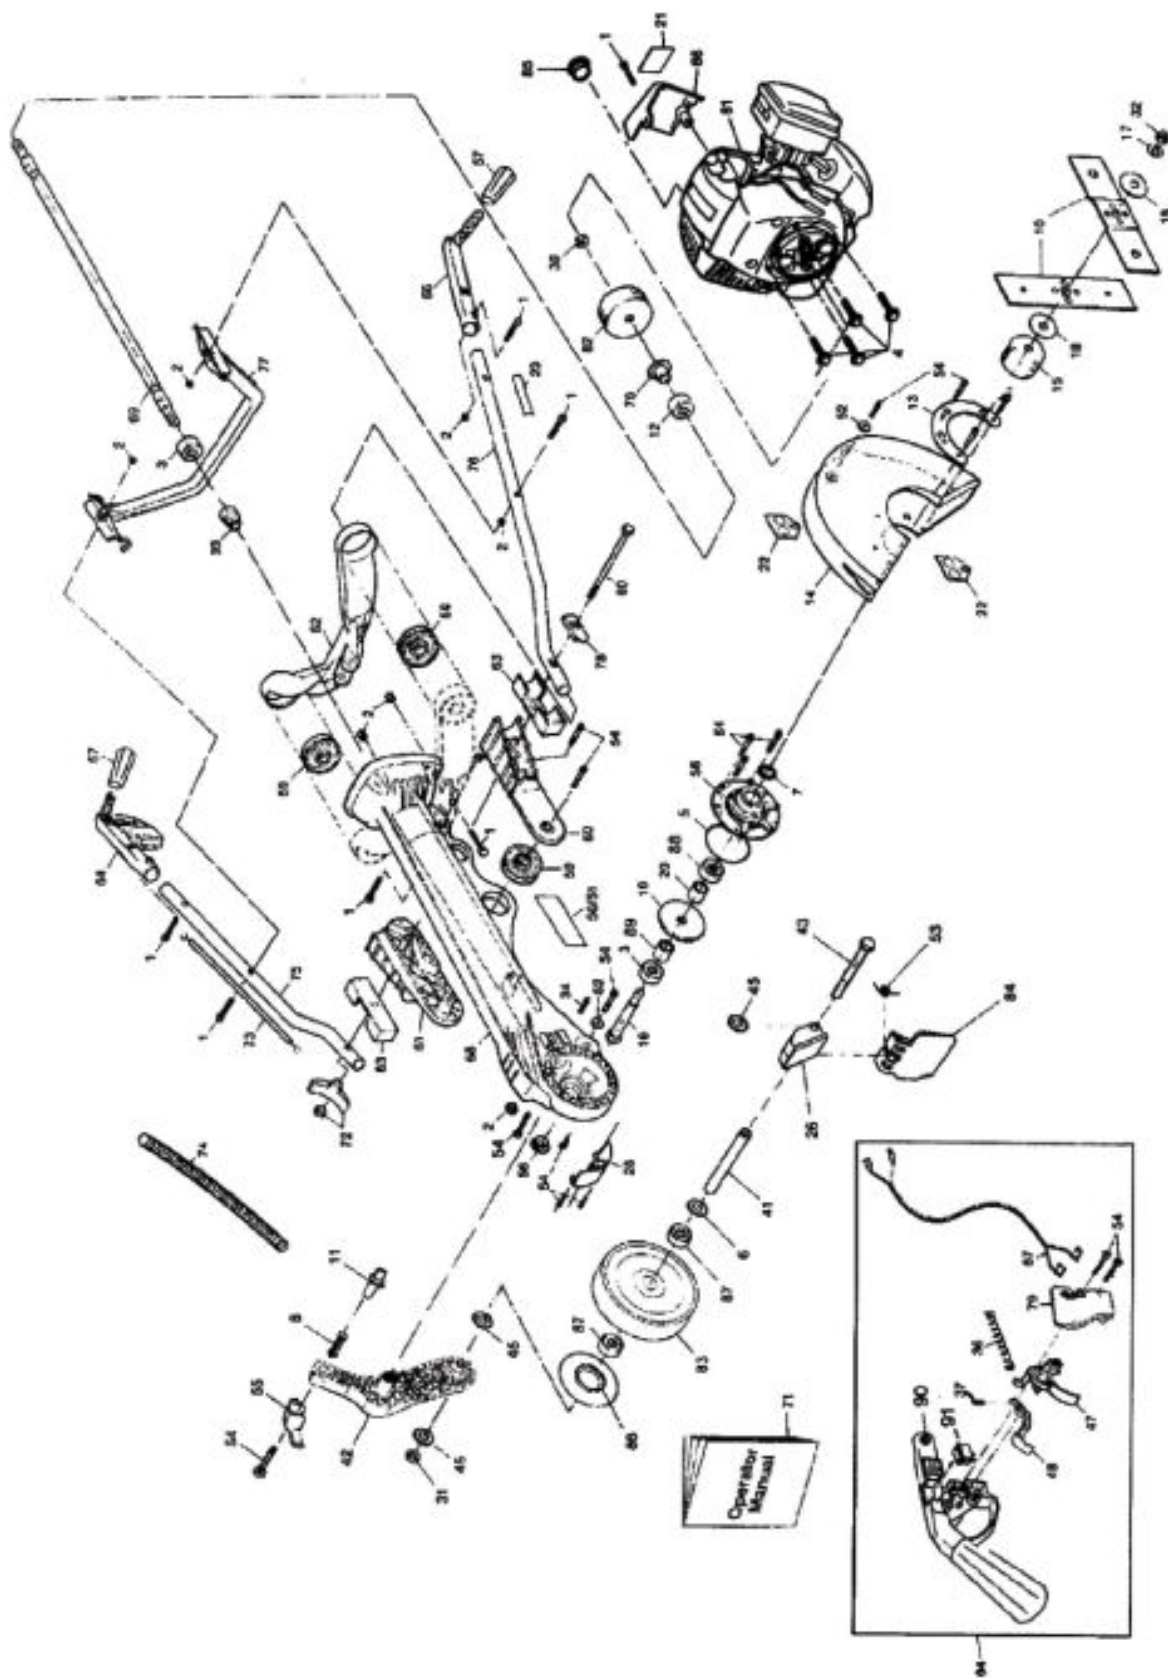

///ATOM MODEL 205 LAWN EDGER PARTS LIST

KEY #	PART #	DESCRIPTION
1	40650	Screw M5 x 36mm
2	40652	Nut Nyloc 5mm
3	40835	Bearing 31x10x12mm
4	40838	Hex Screw 6mm x 19mm
5	40906	"O" Ring
6	42111	Seals nylon od27.2 x 12.70
7	42112	Felt Seal
8	43452	Adjusting arm spring
10	43105	Cross blade set (formed & straight)
11	44302	Adjust arm bolt & pin
12	43108	Bearing with Seal 37x12x12
13	43109	Blade cover support
14	43110	Blade cover
15	43112	Blade drum
16	43114	Blade shaft drive
17	43115	Blade washer small
18	43116	Blade washer large
19	43122	Crown gear L/E
20	43125	Spacer 15.5mm
21	43127	Warning label hot motor
22	43128	Warning label blade cover
23	43133	Warning label handle
26	44308	Grass shield limiter Pro AV2
28	43155	Main body shield
30	43163	Flange nut 3/8 UNC
31	43172	Nut M12 x 1.75
32	43173	Nut M12 x 1.75
33	43176	Pinion L.E. Long (25.4mm)
34	43179	Bearing screw M5 x 39
36	43198	Trigger comp. Spring
37	43199	Trigger Spring, Small
41	44307	Wheel axle tube spacer 94.35mm
42	44301	Wheel support arm (AV2)
43	44304	Wheel support axle bolt 3/8x5.5
45	43218	Washer Fiat 9 77x19.05x1.6
47	43288	Throttle trigger(hook)
48	43292	Throttle interlock
49	43294	Switch slide

KEY #	PART #	DESCRIPTION
50	43406	Label Professional
51	43413	Label Model no.505
52	43484	Washer 22.43 x 5.94
53	43719	Debris deflector spring
54	43790	Screw 5.5mm for plastic
55	44303	Height adjust handle
56	43910	Dust plug
57	43922	Handle grip
58	43941	Main body cover
59	43951	Round AV Rubber
60	43952	L.H. AV Mount
61	43953	R.H. AV Mount
62	43954	Main handle bracket
63	43955	Body AV Rubber
64	44086	Handle Throttle Assy. Complete
65	43961	LH Handle
66	44000	Engine Air Deflector
67	44164	Switch wire
68	44311	Main Body 205/505
69	43978	Main Shaft Screwed ends
70	43980	Flange bush spacer
71	43986	Manual 205
72	44003	Handle knob w/nut(44006+44075)
73	44010	Throttle cable
74	44012	Corrugated loom
75	44060	Handle Tube RH
76	44061	Handle Tube LH
77	44062	Handle cross brace
78	44064	Handle bolt hex piece
79	44085	Handle housing small
80	44074	Handle bolt 1/4"x6" BSW
81	43947	Komatsu-Zenoah G34L Engine
82	44312	Clutch drum cup 32mm L
83	43765	Wheel (only)
84	44309	Grass Flap
85	44001	Muffler Shield Plug
86	44310	Wheel Hub Cap
87	44305	Sealed Bearing 28x8x12.8
88	43860	Bearing 32x10x12+4mm
89	44016	Spacer 8.35mm
90	43963	RH Handle
91	44440	Switch

///ATOM MODEL 205 LAWN EDGER PARTS LIST